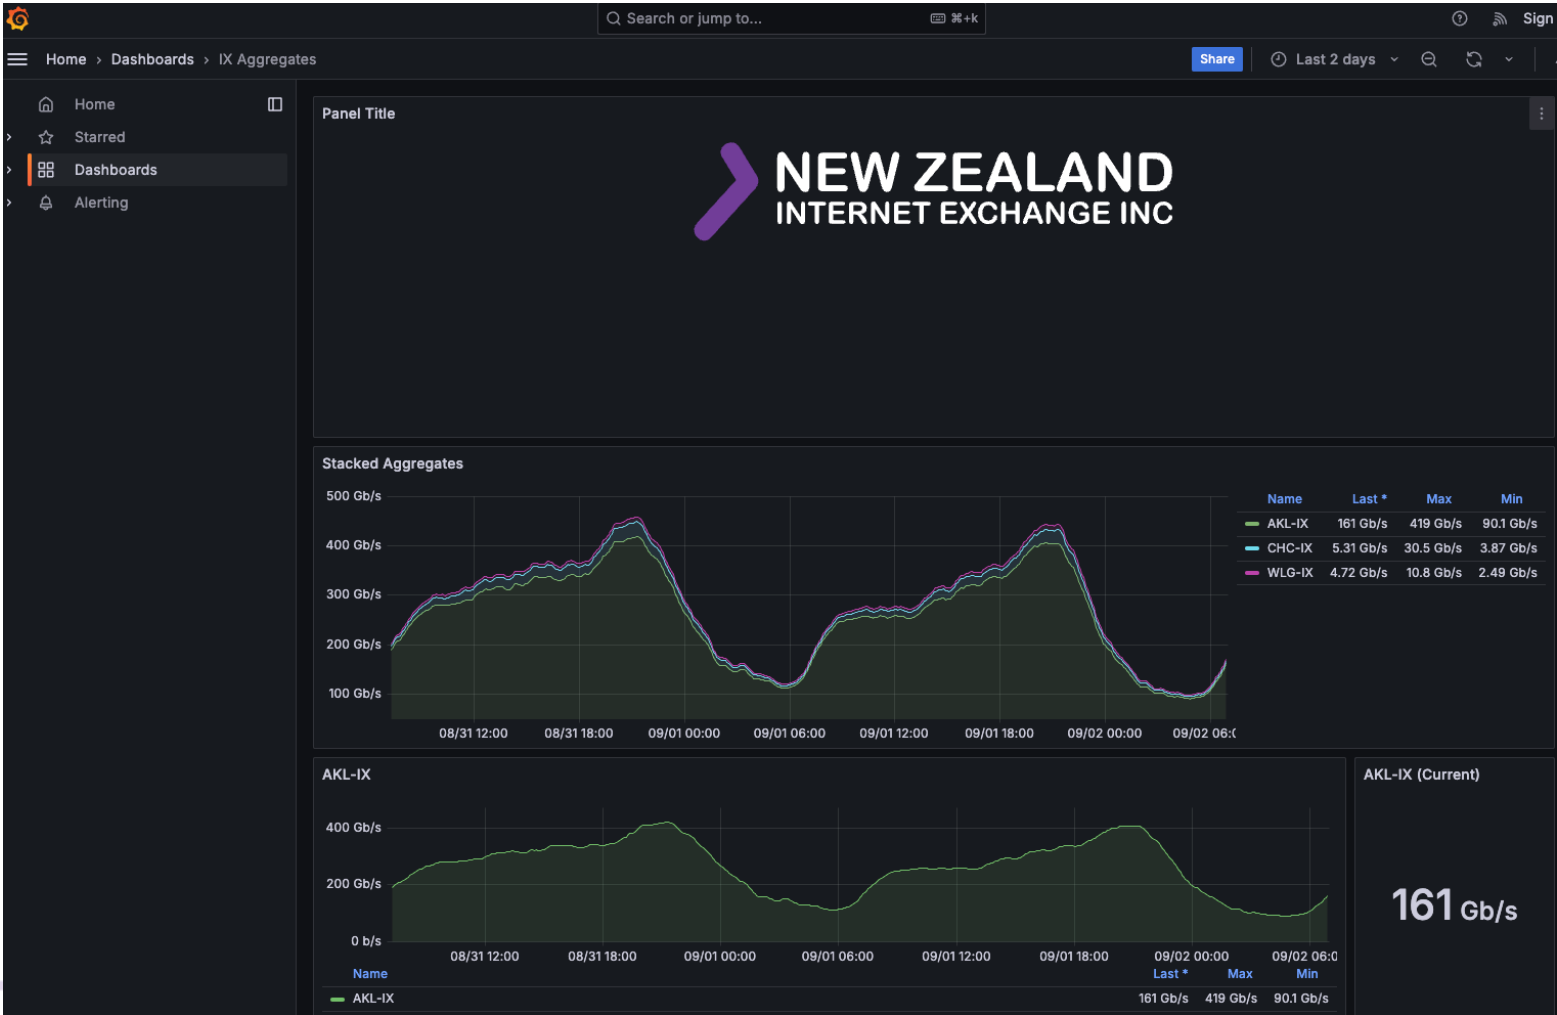

Portal – Network Automation

Matt Kobayashi, 2023

https://twitter.com/acontios_net/status/1679499010757783557

NZIX Portal Upgrade!

- Development on the new portal is progressing well; should be ready for deployment by September 2024
- Completed so far:
 - Branding/theming
 - Updated and validated import of data from the current portal
 - Payment gateway integration
 - Redesign of application form to streamline onboarding
 - EdgeConnect support
- Needs testing and cutover!

Website

NEW ZEALAND
INTERNET EXCHANGE INC

Members Portal

Home About Services Resources News and Events Contact

Peer with us for

Lower Transit Costs

Improved Speed

Greater Reliability

Less Latency

MEMBER PORTAL NETWORK STATUS METRICS LOOKING GLASS

Metrics Portal

Looking Glass - Alice

NZIX
https://lg.ix.nz

ROUTE SERVERS

AKL-IX

rs1.akl.ix.nz
bird 2.0.7