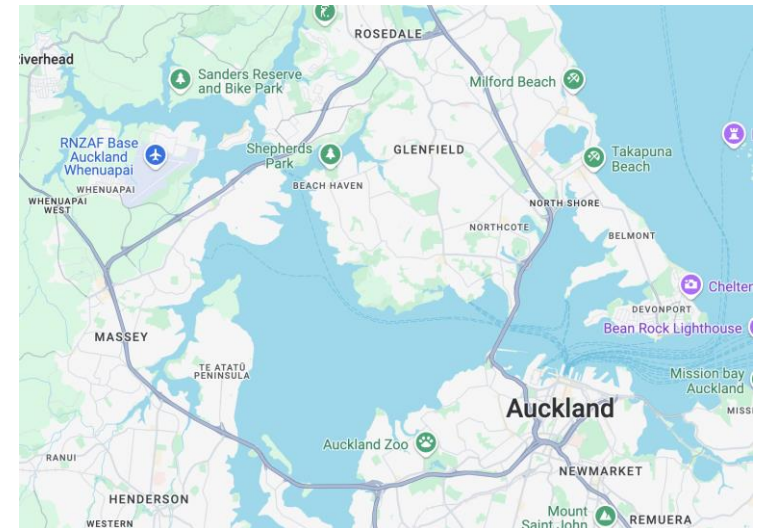

Recent Work

- New Supporting Infrastructure
  - Previously hosted in Australia by IAA
  - Now hosted by a local NZ provider on our own Kubernetes stack
- Recently built a 400G optical ring around Auckland
  - SmartOptics - 4x 100G – Muxponders
- New Website – <https://ix.nz>
- New Portal