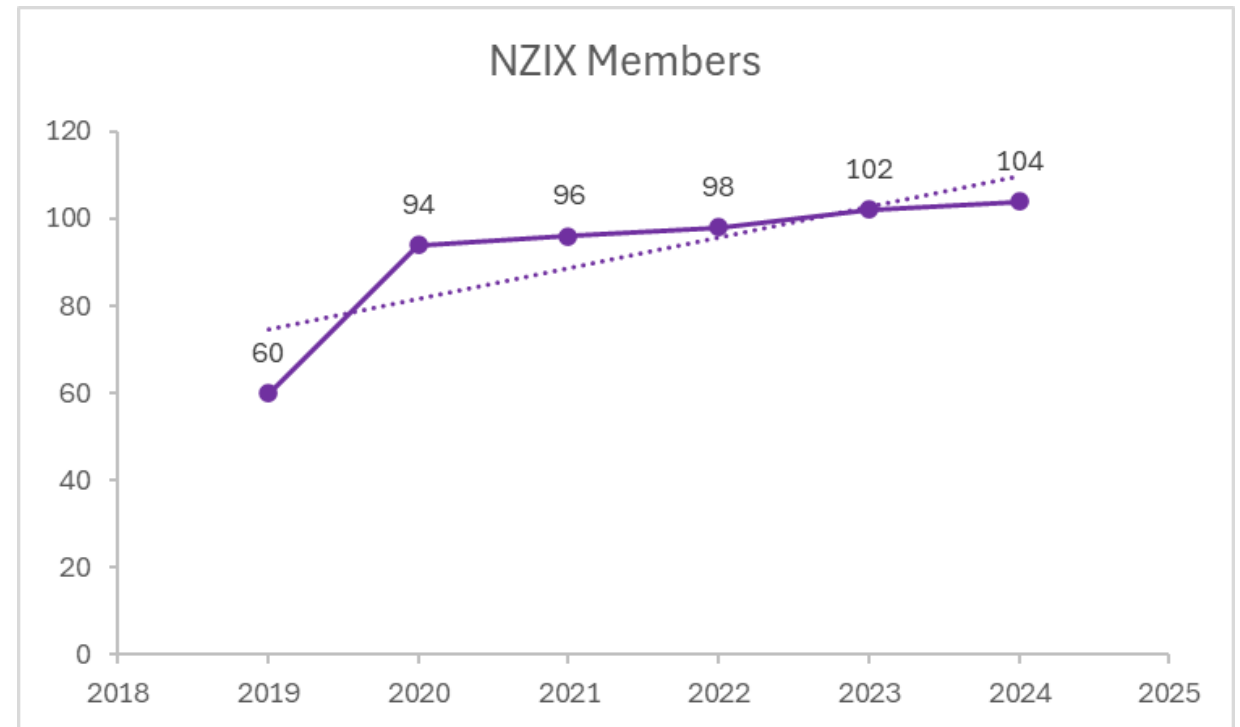

APIX – APNIC 58

NZIX UPDATE

DAVE MILL

**NEW ZEALAND
INTERNET EXCHANGE INC**

Introduction

- We operate 3 IXs: AKL-IX, WLG-IX (here), CHC-IX
- We were founded in 2016 (had operated since ~2014)
- Founded by WAIA or IAA (Internet Association of Australia)
- Operated by IAA
- 5 POPs in AKL
- 2 POPs each in WLG/CHC
- 104 members

Membership Overview

- Growth rate
73.33% since 2019
5.77% since 2022
- 7 new members in the last financial year.
- IX breakdown;
94.2% on AKL-IX
14.6% on CHC-IX
16.5% on WLG-IX

NZIX

- Non-profit Society
- We are the biggest IX in New Zealand
 - Peer count
 - Traffic peak(s)
 - Volume
- Good member engagement
 - Popular AGM
 - Sponsor NZNOG
- Committee of 7 largely elected by the community