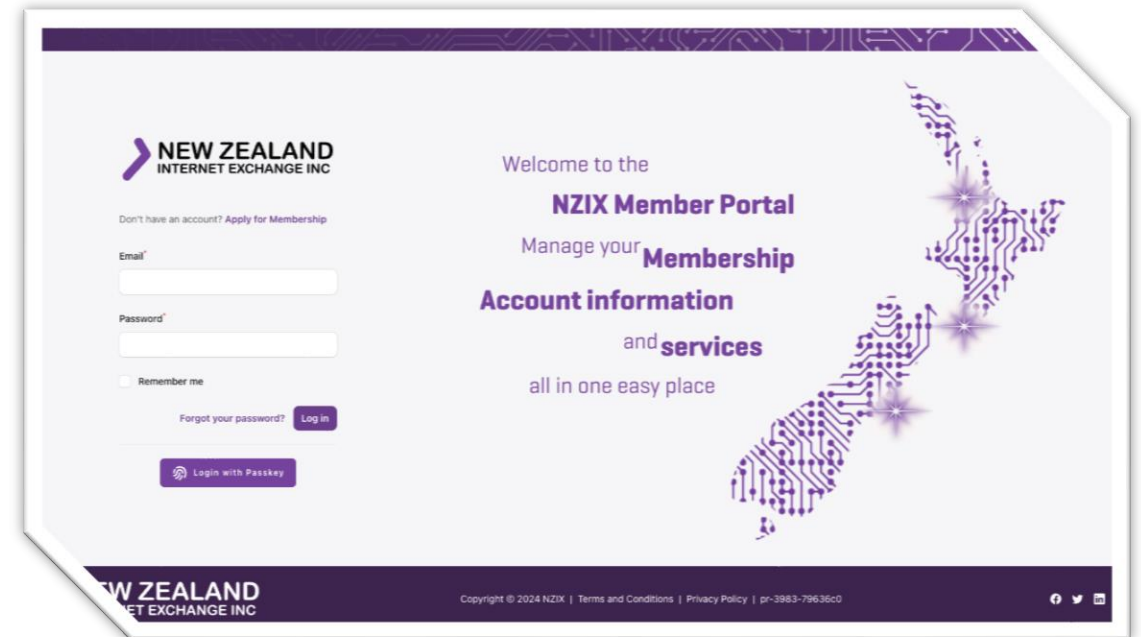

Portal – Network Automation

Matt Kobayashi, 2023

https://twitter.com/acontios_net/status/1679499010757783557

NZIX Portal Upgrade!

- Development on the new portal is progressing well; should be ready for deployment by September 2024
- Completed so far:
 - Branding/theming
 - Updated and validated import of data from the current portal
 - Payment gateway integration
 - Redesign of application form to streamline onboarding
 - EdgeConnect support
- Needs testing and cutover!

Website

NEW ZEALAND
INTERNET EXCHANGE INC

Members Portal

Home About Services Resources News and Events Contact

Peer with us for

Lower Transit Costs

Improved Speed

Greater Reliability