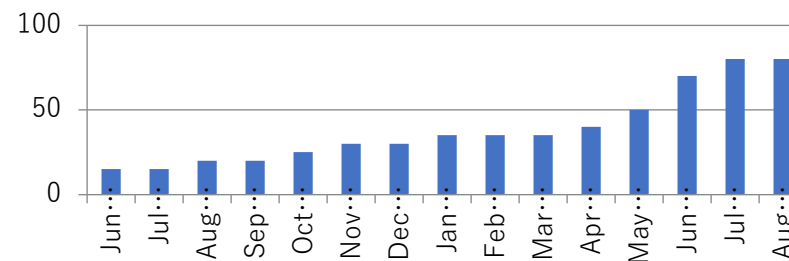

BANGLADESH

INDIA

MYANMAR

**NAY PYI TAW
(NAYPYIDAW)**

LAOS

THAILAND

VIETNAM

CAMBODIA

MALAYSIA

INDIAN

INDONESIA

Myanmar Internet Exchange

Age (since 2017)	5 years
Peers	21
POP	1
CDNs	4
DNS root	1
Aggregate Traffic	80G

Peer Port	Peers
1 G	9
10 G	6
20 G	4
40 G	1
100 G	1

Future, within one year	
IXP/POP	+1
CDNs	+1
DNS	+2
Content nodes	+2
Members	+10

Members Growth

Aggregate Traffic (2021-2022)

CDN Price

NIXI

IX Name	National Internet Exchange of India
Country	India
Point of Presence	NIXI has 39 PoPs across India including Tier II and Metro cities
# of connected ASN	161 ASNs (148 ISPs and 13 CDNs)
Peak traffic	789 Gbps (5 minute average)
Route Servers	Yes
Remarks	• First IXP in India