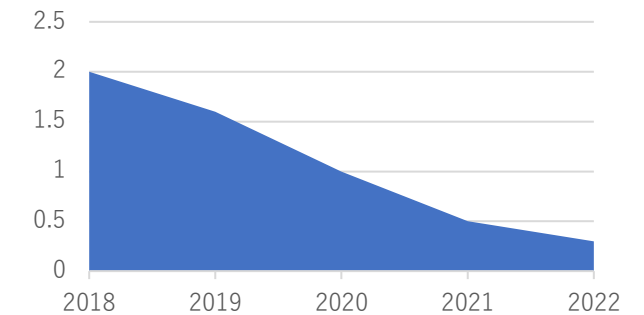

Myanmar Internet Exchange

Age (since 2017)	5 years
Peers	21
POP	1
CDNs	4
DNS root	1
Aggregate Traffic	80G

Peer Port	Peers
1 G	9
10 G	6
20 G	4
40 G	1
100 G	1

Future, within one year	
IXP/POP	+1
CDNs	+1
DNS	+2
Content nodes	+2
Members	+10

CDN Price