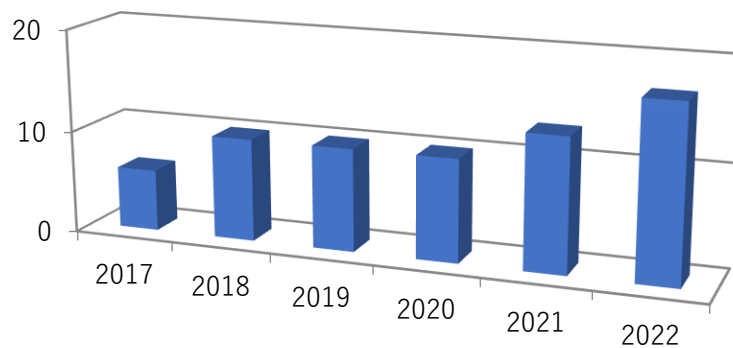

Age (since 2017)	5 years
Peers	21
POP	1
CDNs	4
DNS root	1
Aggregate Traffic	80G

Peer Port	Peers
1 G	9
10 G	6
20 G	4
40 G	1
100 G	1

Future, within one year	
IXP/POP	+1
CDNs	+1
DNS	+2
Content nodes	+2
Members	+10

Members Growth